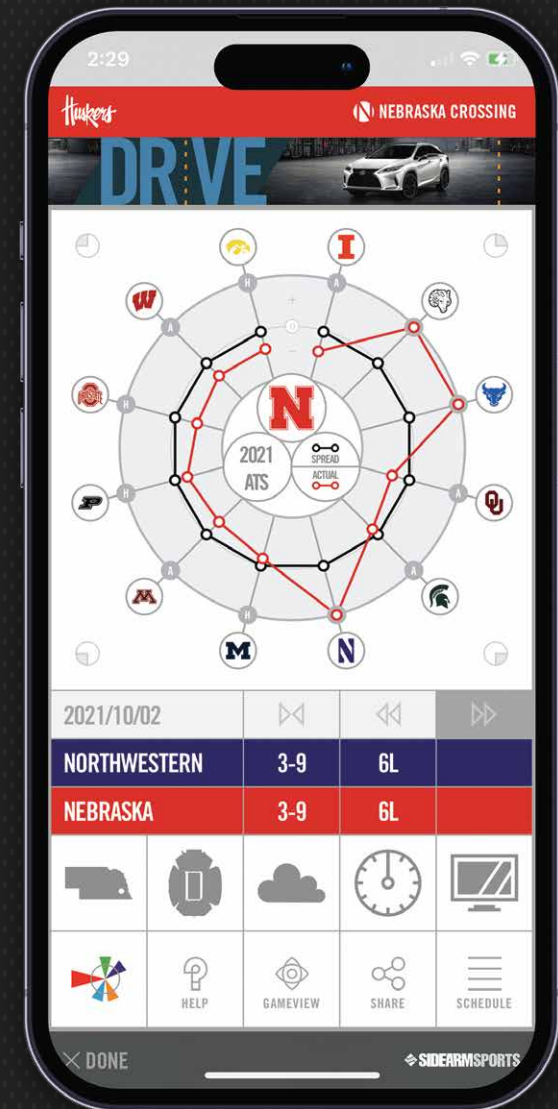

## DRIVE DETAIL

USERS CAN DIVE DEEPLY INTO DETAILS FROM THE GAME INTERFACE BY CHOOSING ANY DRIVE FROM THE GAME. EVERY PLAY OF THE DRIVE IS PLOTTED ON IT'S SPECIFIC LOCATION ON THE FIELD.

HOW IT WORKS

## PREGAME MATCHUP

BEFORE, DURING & AFTER EVERY GAME, USERS CAN INTERACT WITH A COMPREHENSIVE STAT COMPARISON IN A DYNAMIC FORMAT THAT MAKES IT CLEAR WHICH TEAM HAS THE STATISTICAL EDGE. SELECTING A STAT REVEALS TEAM BREAKDOWN & SPECIFICS.

## SEASON TREND

USERS CAN VIEW THE SEASON RESULTS BOTH STRAIGHT UP AND AGAINST THE SPREAD AND FOLLOW THE TREND LINES FOR BOTH. CHOOSING ANY GAME BRINGS UP IT'S GAMEVIEW AND ALL OF THE OTHER SPECIFIC DETAILS.