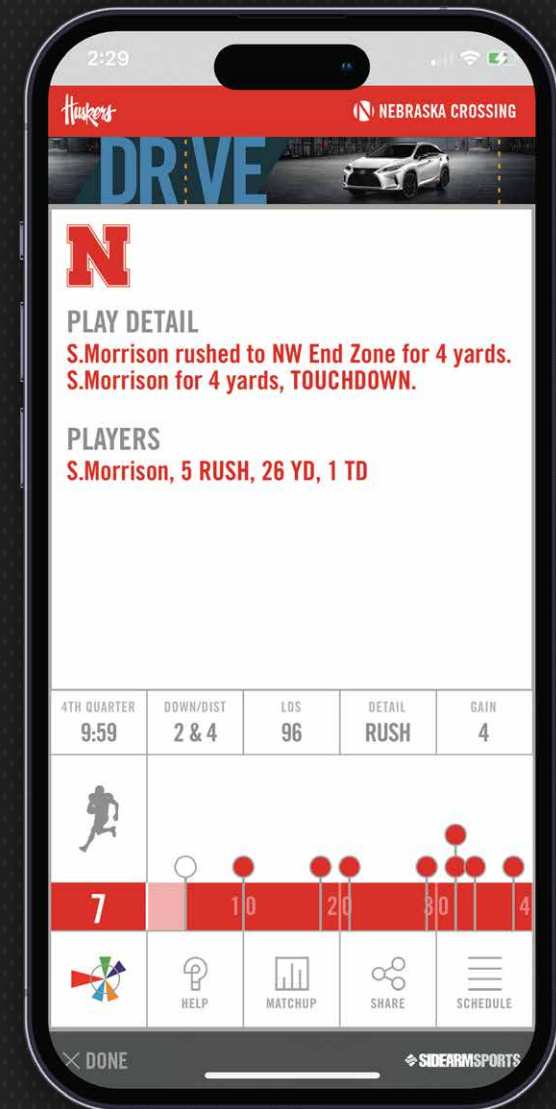

## DRIVE DETAIL

USERS CAN DIVE DEEPLY INTO DETAILS FROM THE GAME INTERFACE BY CHOOSING ANY DRIVE FROM THE GAME. EVERY PLAY OF THE DRIVE IS PLOTTED ON IT'S SPECIFIC LOCATION ON THE FIELD.

HOW IT WORKS

## PLAY DETAIL

---

ONCE THE DRIVE IS SELECTED, USERS CAN CHOOSE ANY PLAY FROM THAT POSSESSION. THE FULL PLAY DESCRIPTION AND PLAYER PARTICIPATION INFO PLUS EVERY PLAY SPECIFIC STAT IS EASILY ACCESSED.

---