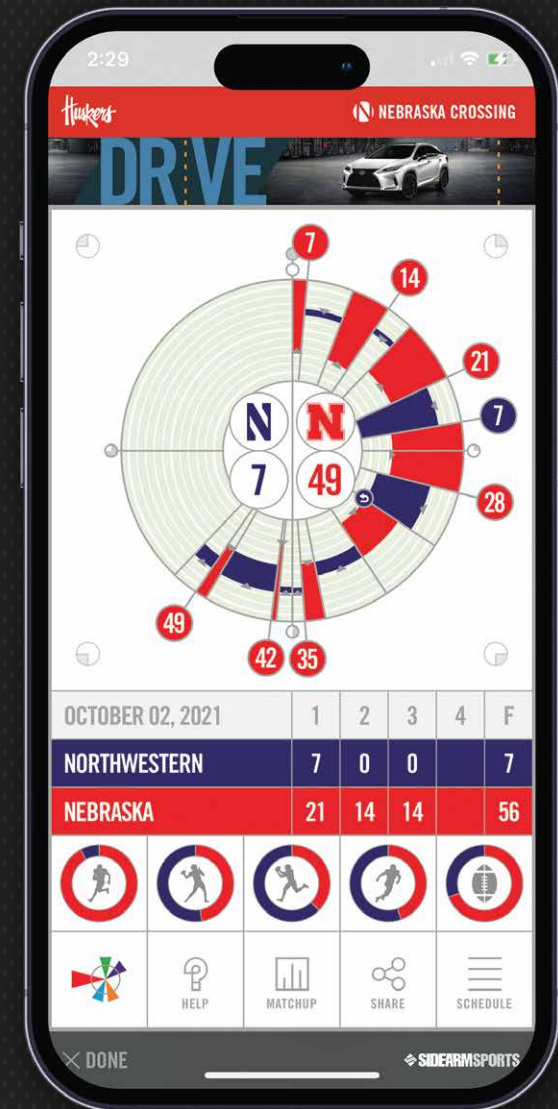

## DRIVE DETAIL

USERS CAN DIVE DEEPLY INTO DETAILS FROM THE GAME INTERFACE BY CHOOSING ANY DRIVE FROM THE GAME. EVERY PLAY OF THE DRIVE IS PLOTTED ON IT'S SPECIFIC LOCATION ON THE FIELD.

HOW IT WORKS

## PLAY DETAIL

---

ONCE THE DRIVE IS SELECTED, USERS CAN CHOOSE ANY PLAY FROM THAT POSSESSION. THE FULL PLAY DESCRIPTION AND PLAYER PARTICIPATION INFO PLUS EVERY PLAY SPECIFIC STAT IS EASILY ACCESSED.

---

## LIVE UPDATES

THE GAMEVIEW IS UPDATED LIVE DURING THE GAME. USERS CAN FOLLOW THE GAME IN REAL TIME AND GET AN UPDATED OVERVIEW WITH THE ABILITY TO DIVE DEEPLY INTO THE STATS AND GET GRANULAR INSIGHTS ON HOW THE GAME IS DEVELOPING.