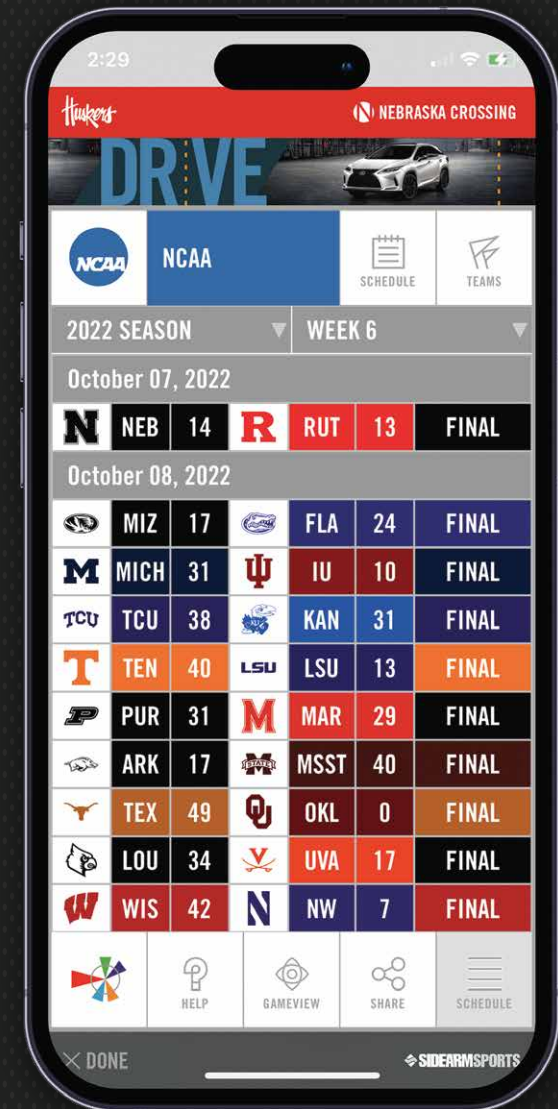

## SEASON TREND

USERS CAN VIEW THE SEASON RESULTS BOTH STRAIGHT UP AND AGAINST THE SPREAD AND FOLLOW THE TREND LINES FOR BOTH. CHOOSING ANY GAME BRINGS UP IT'S GAMEVIEW AND ALL OF THE OTHER SPECIFIC DETAILS.

## MATCHUP HISTORY

HISTORICAL MATCHUPS BETWEEN TEAMS ARE PLOTTED WITH THE RESULT AND THE SPREAD AT GAME TIME. CHOOSING ANY GAME ALLOWS USERS TO SEE THE GAMEVIEW AND EVERY GAME STAT.

HOW IT WORKS

## SCHEDULE

EVERY NFL AND ALL POWER FIVE COLLEGE GAMES ARE ACCESSIBLE VIA THE SCHEDULE FEATURE. USERS CAN CHOOSE THE SEASON AND WEEK TO FIND THE EXACT GAME THEY'RE LOOKING FOR. SCORES ARE UPDATED LIVE AND CHOOSING ONE REVEALS FULL GAME DETAILS.