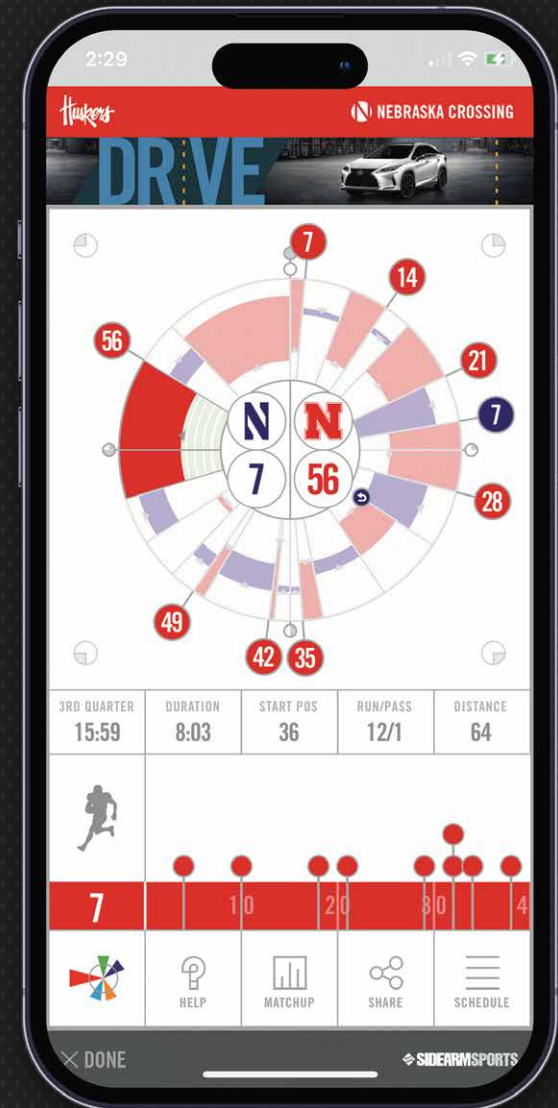

## GAMEVIEW360

A REVOLUTIONARY NEW WAY TO INSTANTLY VISUALIZE AN ENTIRE GAME AT A GLANCE. PACKED WITH FEATURES, THIS UNIQUE INTERACTIVE VISUALIZATION ALLOWS USERS TO EASILY DIGEST TONS OF STATS INTUITIVELY IN AN INSTANT AND IN CONTEXT.

## DRIVE DETAIL

USERS CAN DIVE DEEPLY INTO DETAILS FROM THE GAME INTERFACE BY CHOOSING ANY DRIVE FROM THE GAME. EVERY PLAY OF THE DRIVE IS PLOTTED ON IT'S SPECIFIC LOCATION ON THE FIELD.

HOW IT WORKS

## SCHEDULE

EVERY NFL AND ALL POWER FIVE COLLEGE GAMES ARE ACCESSIBLE VIA THE SCHEDULE FEATURE. USERS CAN CHOOSE THE SEASON AND WEEK TO FIND THE EXACT GAME THEY'RE LOOKING FOR. SCORES ARE UPDATED LIVE AND CHOOSING ONE REVEALS FULL GAME DETAILS.