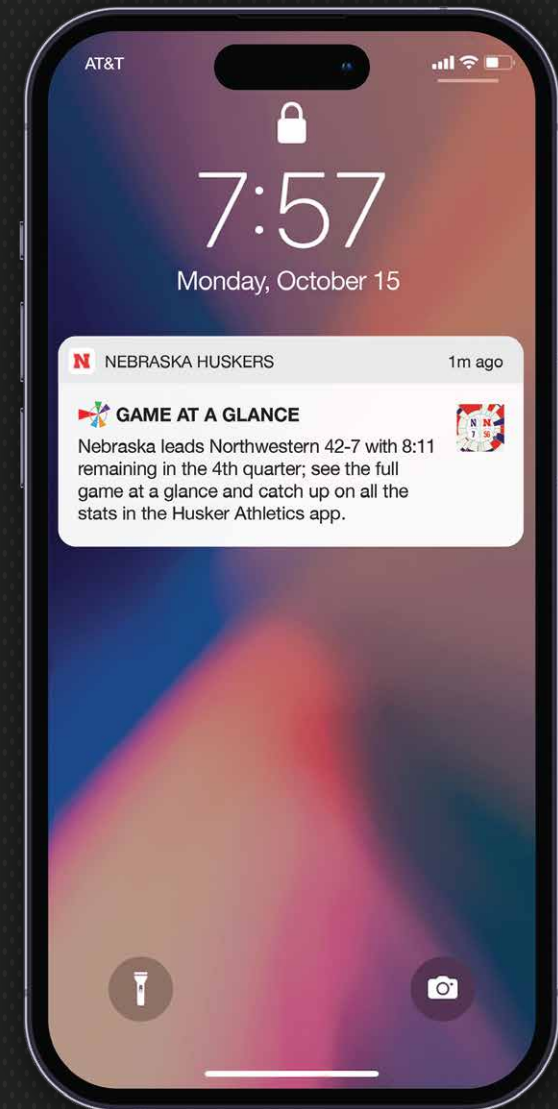

HOW IT WORKS: FUTURE FEATURE

NOTIFICATIONS

WORKING IN TANDEM WITH THE EXISTING NOTIFICATION FEATURE, FANALYTIX FOOTBALL 360 GIVES USERS A POWERFUL, VISUAL CUE TO ENGAGE WITH THE APP, SENDING UPDATES AND ENCOURAGING DEEP INSIGHTS.