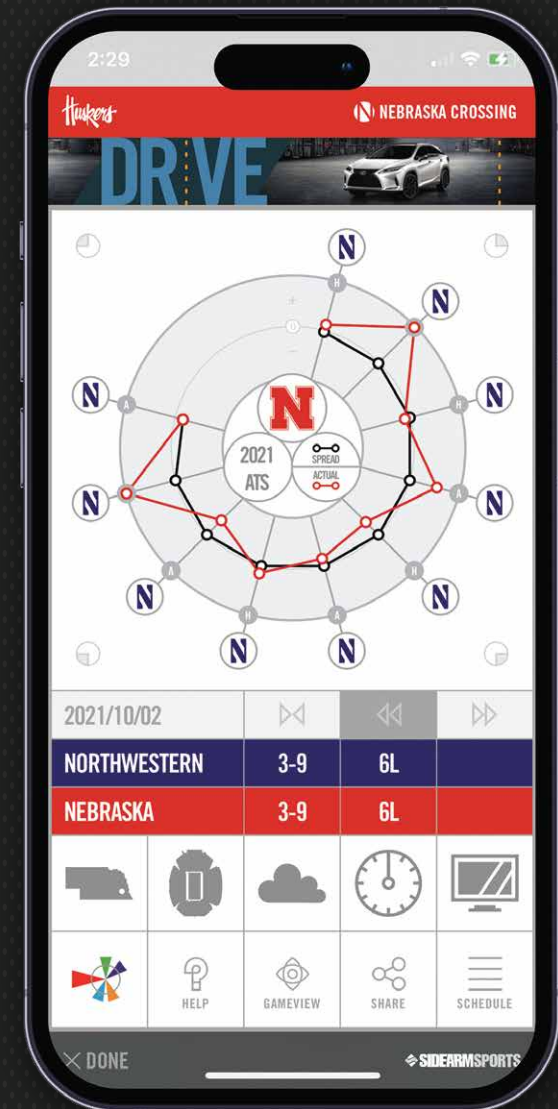

HOW IT WORKS

MATCHUP HISTORY

HISTORICAL MATCHUPS BETWEEN TEAMS ARE PLOTTED WITH THE RESULT AND THE SPREAD AT GAME TIME. CHOOSING ANY GAME ALLOWS USERS TO SEE THE GAMEVIEW AND EVERY GAME STAT.