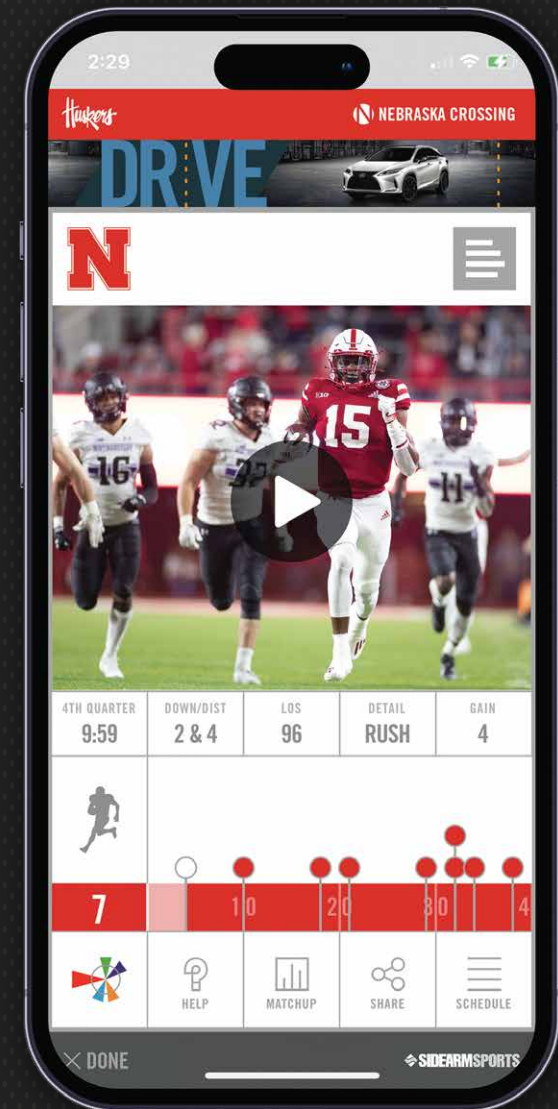

HOW IT WORKS: FUTURE FEATURE

PER PLAY VIDEO

THIS FUTURE FEATURE ALLOWS USERS TO NAVIGATE THE GAME ON A PLAY-BY-PLAY BASIS AND PULL UP THE VIDEO OF SPECIFIC PLAYS. THIS BREAKS THE GAME DOWN INTO SHORT, CONSUMABLE VIDEO SECTIONS TO BE EXPLORED INDIVIDUALLY IN UNIQUE WAYS.