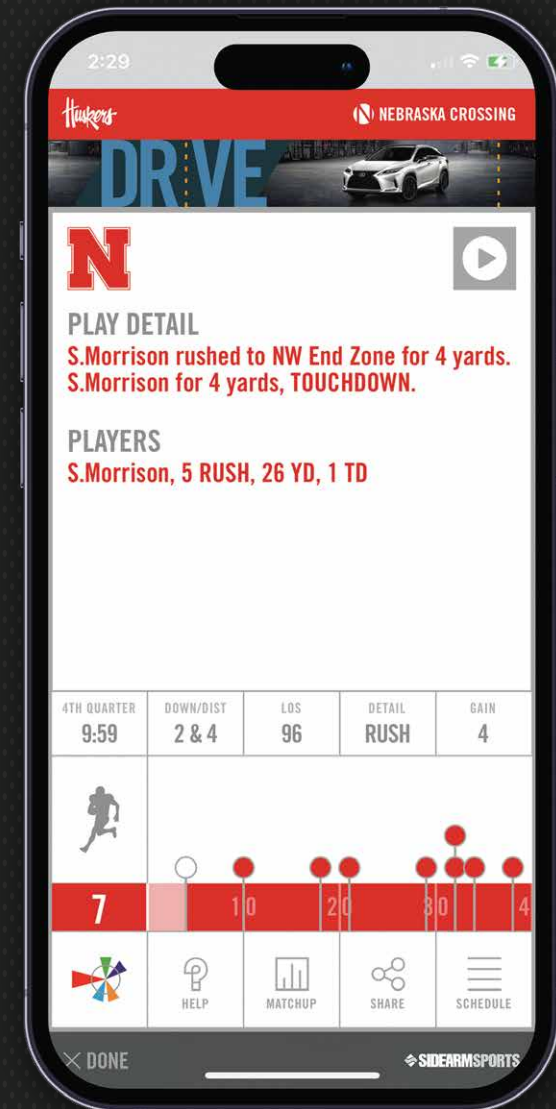

HOW IT WORKS: FUTURE FEATURE

PLAY DETAIL OPTIONS

THE PLAY DETAIL SCREEN WILL ALLOW USERS TO TOGGLE BETWEEN THE WRITTEN PLAY BY PLAY AND A SHORT VIDEO OF EACH PLAY.