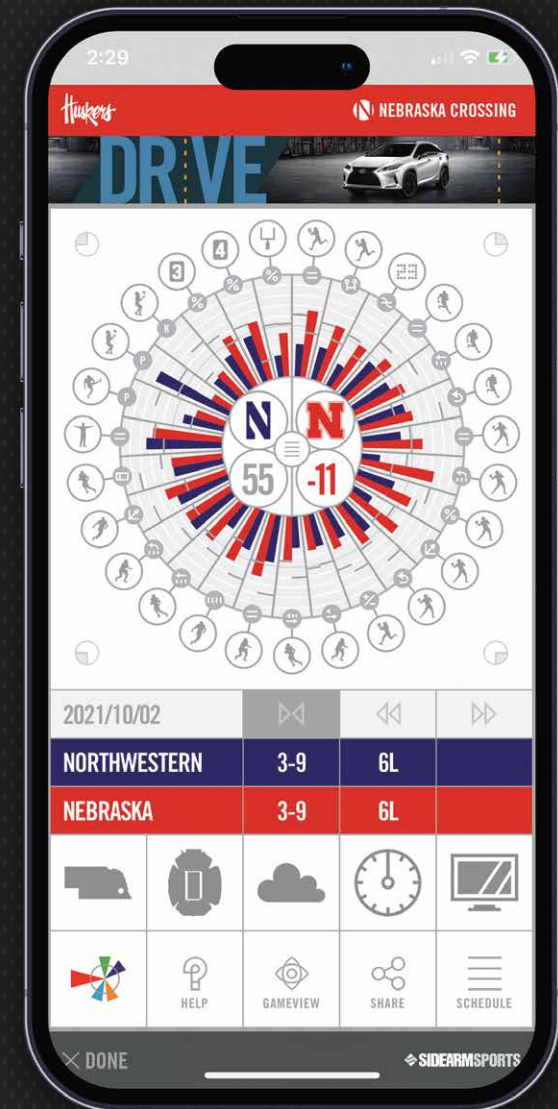

HOW IT WORKS

PREGAME MATCHUP

BEFORE, DURING & AFTER EVERY GAME, USERS CAN INTERACT WITH A COMPREHENSIVE STAT COMPARISON IN A DYNAMIC FORMAT THAT MAKES IT CLEAR WHICH TEAM HAS THE STATISTICAL EDGE. SELECTING A STAT REVEALS TEAM BREAKDOWN & SPECIFICS.